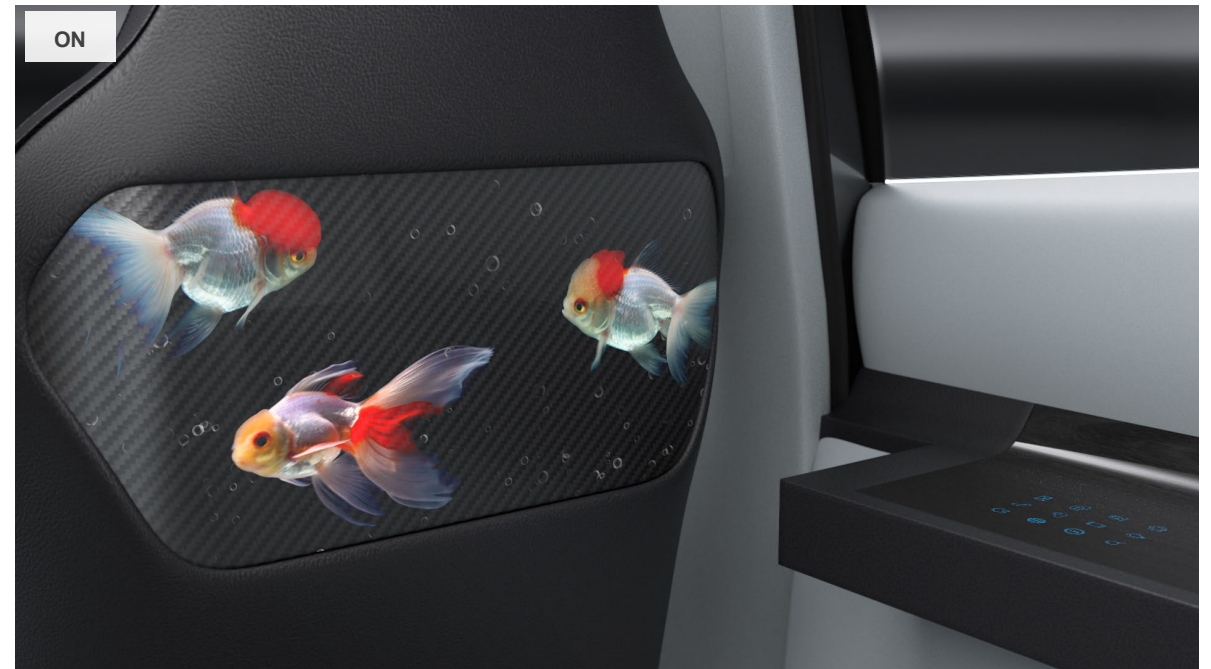

Decorative Cover Glass for Car-mounted Displays

Seat-back Displays and Door Armrest Displays

AGC

Your Dreams, Our Challenge

Decorative Cover Glass for Car-mounted Displays: Seat-back Displays

Next-generation displays that blend into spaces elegantly

YouTube 

When the display is off

Smoothly curved and decorated cover glass is integrated seamlessly with the seat back, hiding the display that lies behind the glass. Its high-end texture and design features that enhance the interior come together to create a luxurious space.

When the display is on

The decorative film's transparency allows the viewer to enjoy detailed image quality unhindered by its design. In addition, the glass surface is treated to reduce reflections for easy viewing even when light enters the vehicle.

Decorative Cover Glass for Car-mounted Displays: Door Armrest Displays

The comfortable feel and operability of glass combined with high scratch resistance for unchanging beauty

When the display is off

The decorated cover glass blends into the door armrest without calling attention to itself as a display. When an arm is placed on the armrest, the glass offers a smooth, comfortable feel.