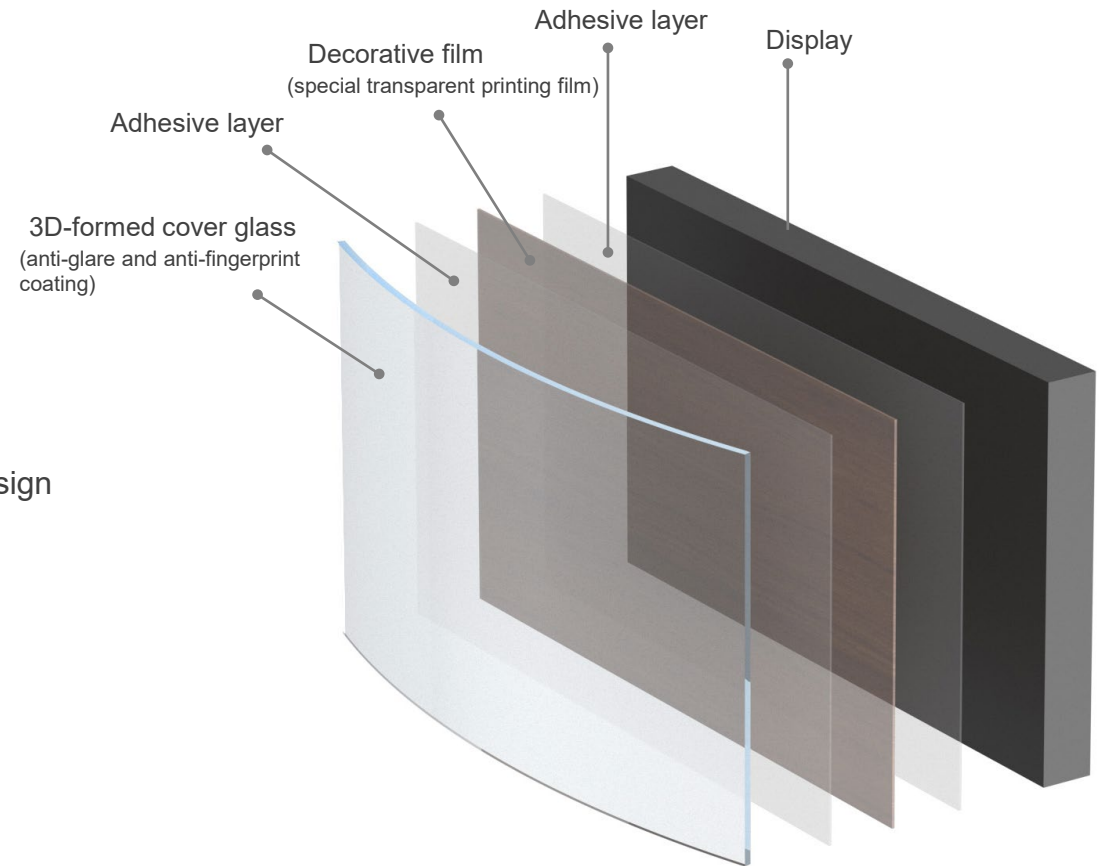

Integrating glass's texture, aesthetics, and functionality through AGC's technologies in material development, product design, and production

■ 3D-formed cover glass

- Complex three-dimensional molding technology creates smooth curves
- Chemically strengthened glass enables high scratch resistance and durability
- Anti-glare treatment reduces reflections
- Anti-fingerprint coating reduces fingerprint visibility to maintain aesthetics

■ Decorative film (special transparent printing film)

- Special ink printing process enables light transmittance of over 60%
- Achieves high-quality color reproduction for display images while maintaining the design aesthetics of the decorative film

■ Displays

- A wide range of displays can be used, including LCD and OLED

■ Intended applications

- Instrument panels, seat-back displays, armrests, etc.