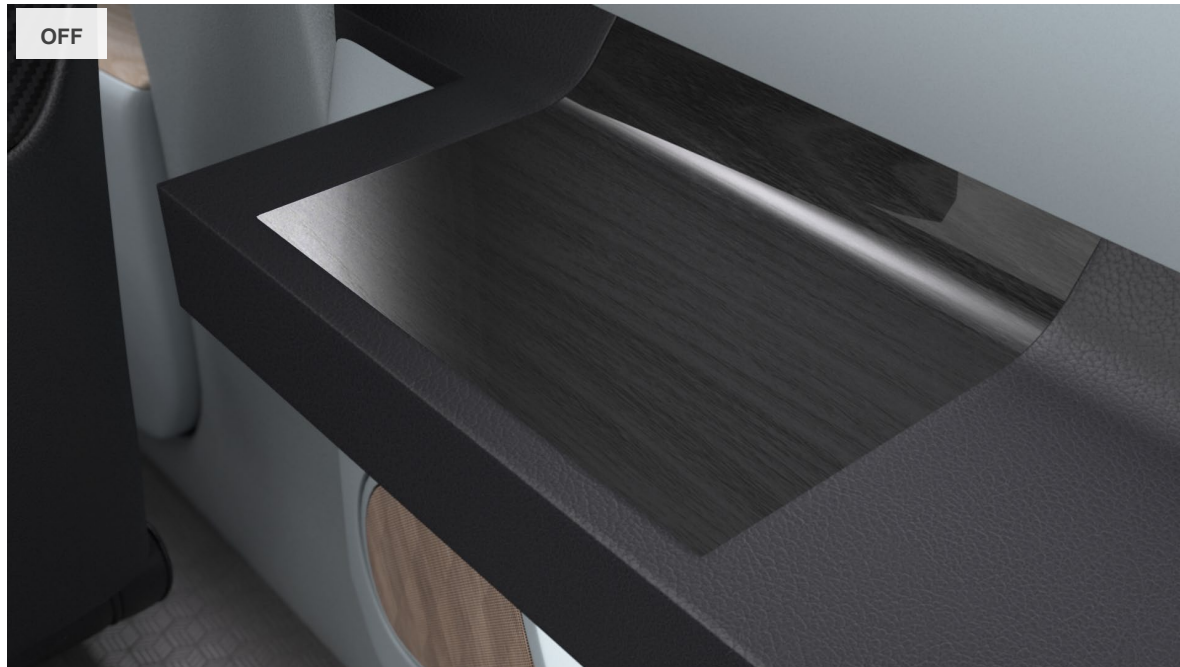

Decorative Cover Glass for Car-mounted Displays

Seat-back Displays and Door Armrest Displays

AGC

Your Dreams, Our Challenge

Decorative Cover Glass for Car-mounted Displays: Seat-back Displays

Next-generation displays that blend into spaces elegantly

YouTube 

When the display is off

Smoothly curved and decorated cover glass is integrated seamlessly with the seat back, hiding the display that lies behind the glass. Its high-end texture and design features that enhance the interior come together to create a luxurious space.

When the display is on

The decorative film's transparency allows the viewer to enjoy detailed image quality unhindered by its design. In addition, the glass surface is treated to reduce reflections for easy viewing even when light enters the vehicle.

Decorative Cover Glass for Car-mounted Displays: Door Armrest Displays

The comfortable feel and operability of glass combined with high scratch resistance for unchanging beauty

When the display is off

The decorated cover glass blends into the door armrest without calling attention to itself as a display. When an arm is placed on the armrest, the glass offers a smooth, comfortable feel.